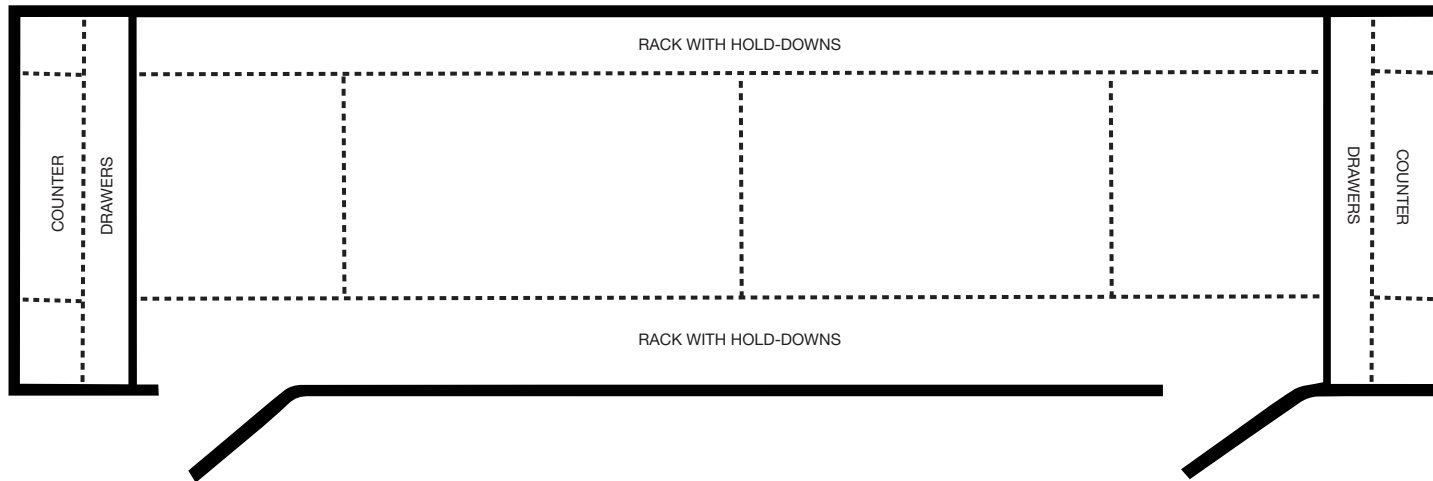

Wardrobe Trailer

Specs

Length – 32'

Width – 8'

Features

7kw Generator

80' Hanging space with tie downs

Lots of drawers & counter space

Generous lighting

Film/TV Contact:

818 252 7722

SetTrailers@Quixote.com

Commercial/Print Contact:

323 857 5050

VB@Quixote.com

Quixote.com